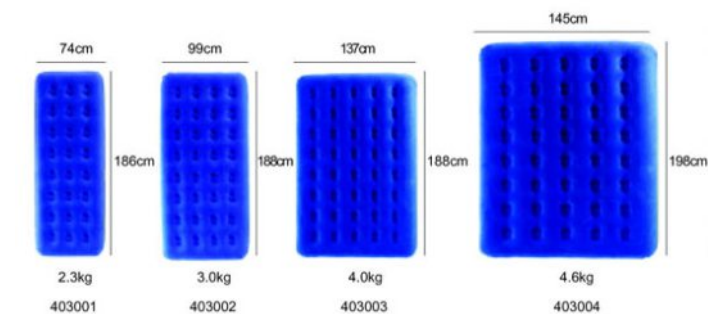

SELF INFLATABLE MATTRESS

Shell: Polyester 190T
Filing: sponge foam

Available Size:

- 404002 183X51X2.5cm
- 404003 190X60X3cm

FLOCK PVC AIR MATTRESS

Front shell: flock PVC, Back Shell: PVC
Packing: color box