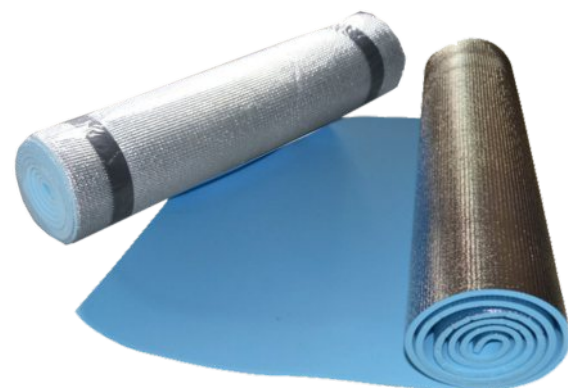

PICNIC RUG(ACRYLIC)

Acrylic with PEVA backing

Available Size:

- 400115 150X130cm
- 400117 170X130cm
- 400130 300X220cm

PICNIC RUG(FLEECE)

Fleece with PEVA backing
Fleece weight 150g/m²

Available Size:

- 400315 150X130cm
- 400317 170X130cm

FOAM CAMPING MAT

Material: EVA foam
Packing: rolled in shrink wrap

Available Size:

- 402005 180x50x0.5cm
- 402006 180x50x0.6cm
- 402007 180x50x0.7cm
- 402008 180x50x0.8cm
- 402010 180x50x1.0cm
- 402012 180x50x1.2cm

FOAM CAMPING MAT

Material: EVA foam with Alu backing
Packing: rolled in shrink wrap

Available Size:

- 402105 180x50x0.5cm
- 402106 180x50x0.6cm
- 402107 180x50x0.7cm
- 402108 180x50x0.8cm
- 402110 180x50x1.0cm
- 402112 180x50x1.2cm

FOAM CAMPING MAT

Material: XPE foam
Packing: rolled in shrink wrap

Available Size:

- CM16001 180x50x0.8cm(solid color)
- CM16001 180x50x0.8cm(2 color tone)
- CM16001 180x50x0.8cm(Alu. backing)

TEXTLENE BEACH MAT

Material: PP Textlene
Packing: Rolled with swing tag

Available Size:

- BM16090 150X90cm (2 layers)
- BM16091 150X90cm (1 layer)

ALU. BEACH MAT

Pearl foam with Alu. Backing

Available Size:

- BM15011 190x60cm
- BM15021 190X120cm
- BM15031 200X200cm

SELF INFLATABLE MATTRESS

Shell: Polyester 190T
Filing: sponge foam

Available Size:

- 404002 183X51X2.5cm
- 404003 190X60X3cm

FLOCK PVC AIR MATTRESS

Front shell: flock PVC, Back Shell: PVC
Packing: color box