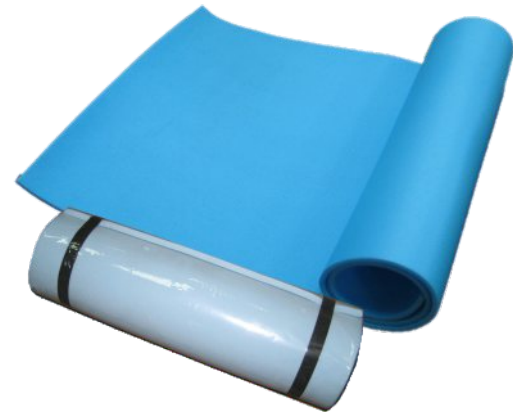

FOAM CAMPING MAT

Material: EVA foam with Alu backing
Packing: rolled in shrink wrap

Available Size:

- 402105 180x50x0.5cm
- 402106 180x50x0.6cm
- 402107 180x50x0.7cm
- 402108 180x50x0.8cm
- 402110 180x50x1.0cm
- 402112 180x50x1.2cm